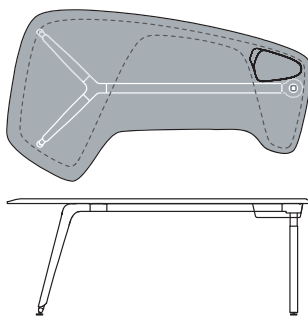

Single color evolutive desk for backbone, right side

1BE0053: L 195 D 100 H 75
1BE0055: L 195 D 100 H 65/85