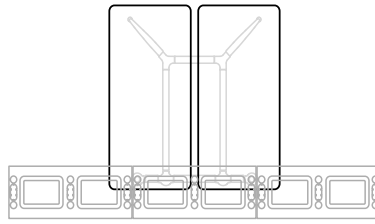

# beta

2 people cluster

**1BE0015:** L 160 D 166 H 75

**1BE0016:** L 180 D 166 H 75

2 people cluster for 3 backbone composition

**1BE0017:** L 160 D 166 H 75

**1BE0018:** L 180 D 166 H 75

4 people cluster