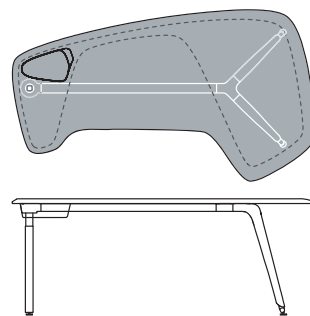

Single color evolutive desk for backbone, left side

1BE0054: L 195 D 100 H 75
1BE0056: L 195 D 100 H 65/85