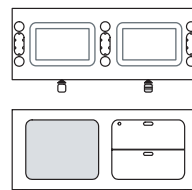

Beta configurations combine three basic components: backbones, desks and accessories. The backbone is a metal structural module of 120 cm in length that provides the base on which the many functions and characteristics of the Beta system are built. The backbone serves as container, display unit and support for accessories, and also carries the integrated cabling. The desks are conceived as platforms on which people can work individually and collectively.

# beta

Metal backbone with open front cabinet  
**1BE0601:** L 120,5 D 46 H 53

Backbone with drawers - open front cabinet  
**1BE0605..FS:** L 120,5 D 46 H 53

Backbone with open front cabinet - drawers  
**1BE0605..FD:** L 120,5 D 46 H 53