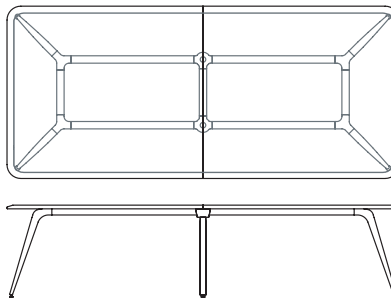

Shared desk, two sections worktop
1BE0450: L 318,5 D 140 H 75
1BE0460: L 311 D 162,5 H 75