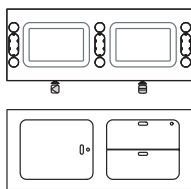

# beta

Metal backbone with open front cabinet  
**1BE0601:** L 120,5 D 46 H 53

Backbone with drawers - open front cabinet  
**1BE0605..FS:** L 120,5 D 46 H 53

Backbone with open front cabinet - drawers  
**1BE0605..FD:** L 120,5 D 46 H 53

Backbone with filing drawer - open front cabinet  
**1BE0615..FS:** L 120,5 D 46 H 53

Backbone with open front cabinet - filing drawer  
**1BE0615..FD:** L 120,5 D 46 H 53

Backbone with filing drawer - drawers  
**1BE0635..FS:** L 120,5 D 46 H 53

Backbone with drawers - filing drawer  
**1BE0635..FD:** L 120,5 D 46 H 53

Backbone with hinged door - drawers  
**1BE0645..FS:** L 120,5 D 46 H 53

Backbone with drawers - hinged door  
**1BE0645..FD:** L 120,5 D 46 H 53