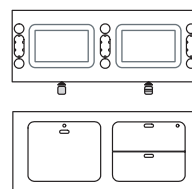

# beta

Metal backbone with open front cabinet  
**1BE0601:** L 120,5 D 46 H 53

Backbone with drawers - open front cabinet  
**1BE0605..FS:** L 120,5 D 46 H 53

Backbone with open front cabinet - drawers  
**1BE0605..FD:** L 120,5 D 46 H 53

Backbone with filing drawer - open front cabinet  
**1BE0615..FS:** L 120,5 D 46 H 53

Backbone with open front cabinet - filing drawer  
**1BE0615..FD:** L 120,5 D 46 H 53

Backbone with filing drawer - drawers  
**1BE0635..FS:** L 120,5 D 46 H 53