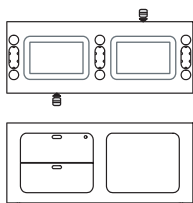

# beta

Metal backbone with open front cabinet  
**1BE0601:** L 120,5 D 46 H 53

Backbone with drawers - open front cabinet  
**1BE0605..FS:** L 120,5 D 46 H 53

Backbone with open front cabinet - drawers  
**1BE0605..FD:** L 120,5 D 46 H 53

Backbone with filing drawer - open front cabinet  
**1BE0615..FS:** L 120,5 D 46 H 53

Backbone with open front cabinet - filing drawer  
**1BE0615..FD:** L 120,5 D 46 H 53

Backbone with filing drawer - drawers  
**1BE0635..FS:** L 120,5 D 46 H 53

Backbone with drawers - filing drawer  
**1BE0635..FD:** L 120,5 D 46 H 53

Backbone with hinged door - drawers  
**1BE0645..FS:** L 120,5 D 46 H 53

Backbone with drawers - hinged door  
**1BE0645..FD:** L 120,5 D 46 H 53