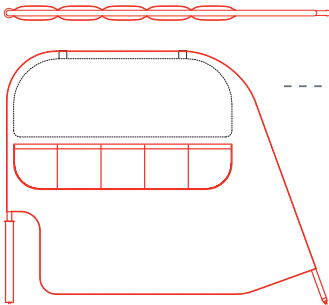

Double faced backbone with  
 left drawers - right open front cabinet  
**1BE0650..FS:** L 120,5 D 46 H 53

Double faced backbone with  
 right drawers - left open front cabinet  
**1BE0650..FD:** L 120,5 D 46 H 53

# beta

"Y" shaped connector for backbones  
**1BE0255:** L 48 D 54,5 H 53

"V" shaped connector for backbones  
**1BE0256:** L 48 D 31 H 53

Side panel for backbone  
**1BE0260:** L 1 D 45 H 51

Lacquered round service table for backbone  
**1BE0440:** L 70 D 70 H 65

Round melamine service table for backbone  
**1BE0445:** L 70 D 70 H 65

Backbone top screen  
**1BE0251:** L 90 H 50

Backbone for high screen  
**1BE0201:** L 205 D 6 H 160

Whiteboard for high screen  
**1BE0160:** L 140 H 50