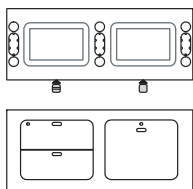

# beta

Metal backbone with open front cabinet  
**1BE0601:** L 120,5 D 46 H 53

Backbone with drawers - open front cabinet  
**1BE0605..FS:** L 120,5 D 46 H 53

Backbone with open front cabinet - drawers  
**1BE0605..FD:** L 120,5 D 46 H 53

Backbone with filing drawer - open front cabinet  
**1BE0615..FS:** L 120,5 D 46 H 53

Backbone with open front cabinet - filing drawer  
**1BE0615..FD:** L 120,5 D 46 H 53

Backbone with filing drawer - drawers  
**1BE0635..FS:** L 120,5 D 46 H 53