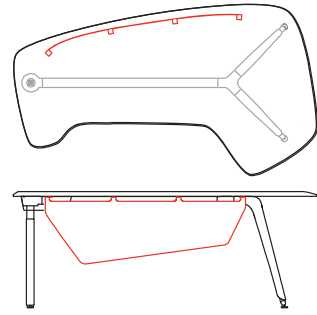

Modesty panel for semi-evolutive and evolutive workstation (left)
1BE0157SX: L 118 D 5 H 41,5