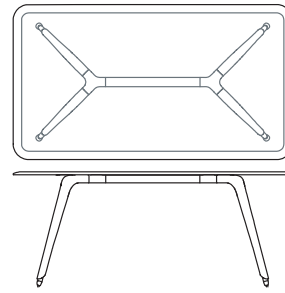

Beta configurations combine three basic components: backbones, desks and accessories. The backbone is a metal structural module of 120 cm in length that provides the base on which the many functions and characteristics of the Beta system are built. The backbone serves as container, display unit and support for accessories, and also carries the integrated cabling. The desks are conceived as platforms on which people can work individually and collectively.

# beta

Round meeting table  
**1BE0431:** L 140 D 140 H 75  
**1BE0435:** L 160 D 160 H 75

Square meeting table  
**1BE0401:** L 140 D 140 H 75  
**1BE0403:** L 160 D 140 H 75  
**1BE0405:** L 160 D 160 H 75