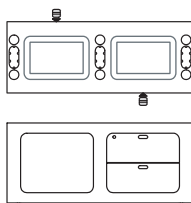

# beta

Metal backbone with open front cabinet  
**1BE0601:** L 120,5 D 46 H 53

Backbone with drawers - open front cabinet  
**1BE0605..FS:** L 120,5 D 46 H 53

Backbone with open front cabinet - drawers  
**1BE0605..FD:** L 120,5 D 46 H 53

Backbone with filing drawer - open front cabinet  
**1BE0615..FS:** L 120,5 D 46 H 53

Backbone with open front cabinet - filing drawer  
**1BE0615..FD:** L 120,5 D 46 H 53

Backbone with filing drawer - drawers  
**1BE0635..FS:** L 120,5 D 46 H 53

Backbone with drawers - filing drawer  
**1BE0635..FD:** L 120,5 D 46 H 53

Backbone with hinged door - drawers  
**1BE0645..FS:** L 120,5 D 46 H 53

Backbone with drawers - hinged door  
**1BE0645..FD:** L 120,5 D 46 H 53

Double faced backbone with  
 left drawers - right open front cabinet  
**1BE0650..FS:** L 120,5 D 46 H 53

Double faced backbone with  
 right drawers - left open front cabinet  
**1BE0650..FD:** L 120,5 D 46 H 53