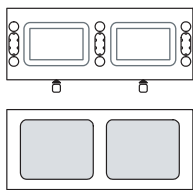

beta

Metal backbone with open front cabinet
1BE0601: L 120,5 D 46 H 53