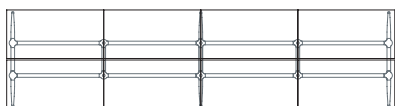

Free-standing 8 people bench

1BE1031: L 640 D 162,5 H 75
1BE1032: L 720 D 162,5 H 75

1BE1281: L 120 D 1,9 H 31,5
1BE1283: L 140 D 1,9 H 31,5
1BE1285: L 160 D 1,9 H 31,5
1BE1287: L 180 D 1,9 H 31,5

1BE1291: L 120 D 1,9 H 31,5
1BE1293: L 140 D 1,9 H 31,5
1BE1295: L 160 D 1,9 H 31,5
1BE1297: L 180 D 1,9 H 31,5

1BE1282: L 120 H 30,5
1BE1284: L 140 H 30,5
1BE1286: L 160 H 30,5
1BE1288: L 180 H 30,5