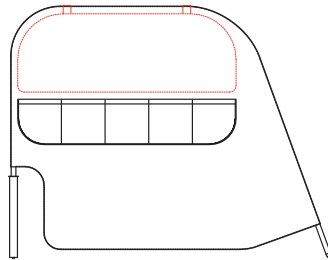

Double faced backbone with  
 left drawers - right open front cabinet  
**1BE0650..FS:** L 120,5 D 46 H 53

Double faced backbone with  
 right drawers - left open front cabinet  
**1BE0650..FD:** L 120,5 D 46 H 53

# beta

"Y" shaped connector for backbones  
**1BE0255:** L 48 D 54,5 H 53

"V" shaped connector for backbones  
**1BE0256:** L 48 D 31 H 53

Side panel for backbone  
**1BE0260:** L 1 D 45 H 51

Lacquered round service table for backbone  
**1BE0440:** L 70 D 70 H 65

Round melamine service table for backbone  
**1BE0445:** L 70 D 70 H 65

Backbone top screen  
**1BE0251:** L 90 H 50

Backbone for high screen  
**1BE0201:** L 205 D 6 H 160

Whiteboard for high screen  
**1BE0160:** L 140 H 50