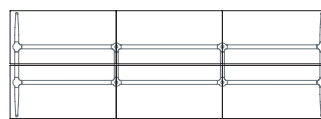

# beta

Free-standing 3 people bench

**1BE1031:** L 480 D 80 H 75  
**1BE1032:** L 540 D 80 H 75

Free-standing 4 people bench

**1BE1042:** L 320 D 162,5 H 75  
**1BE1052:** L 360 D 162,5 H 75

Free-standing 6 people bench