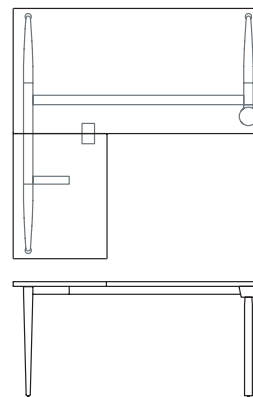

Free-standing single desk with 80x60 left return
1BE1022: L 160 D 162,5 H 75
1BE1024: L 180 D 162,5 H 75